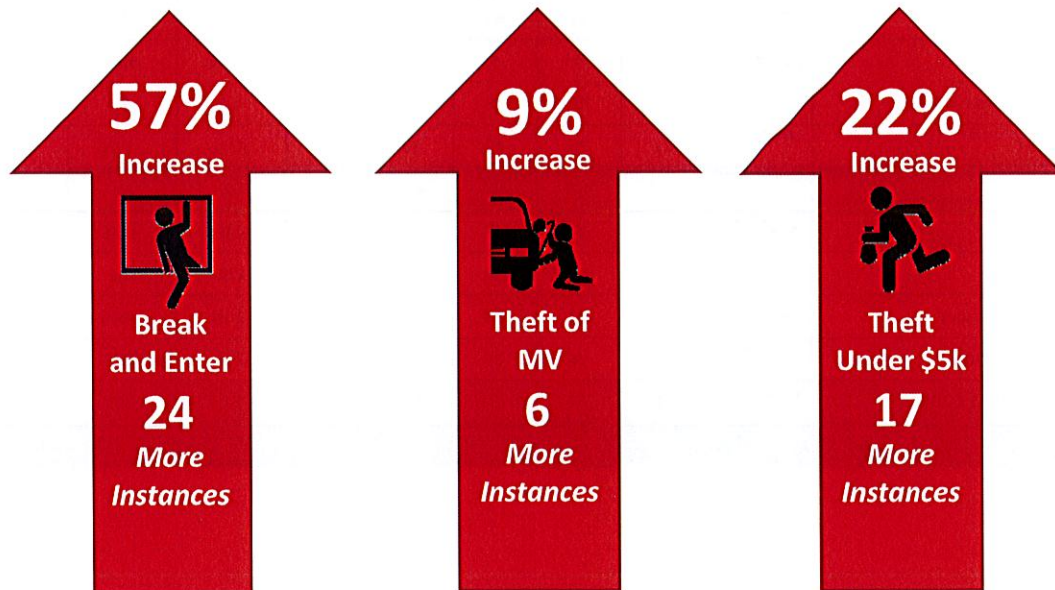

Strathmore Provincial Crime Gauge

2024 vs. 2023
January to December

Criminal Code Offences

**Total
Criminal Code
Offences:**

5%

Increase

When compared to
January to December, 2023

Select Property Crime